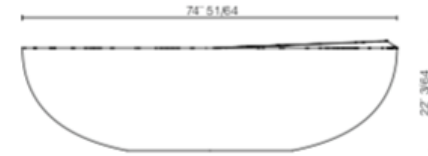

T12 --- DD

iBordi tub

Free-standing tub in white Carrara marble

Retail price: \$59,050.00

Your price: \$14,000.00

Qty available: 1 pc

Special offer:

Carrara marble tub + 2 Carrara marble iBordi sinks: \$16,000.00