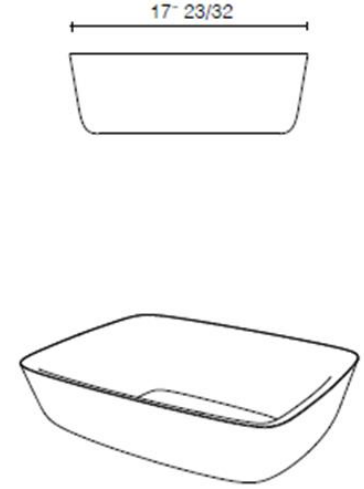

Options: white Carrara marble and Stone Grey with no cover drain

Retail price Carrara marble: $7,370.00, your price: $1,842.00

Retail price Stone Grey: $8,170.00, your price: $2,042.00

Purchasing option: both sinks at $3,400.00