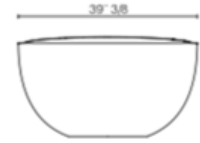

T12 --- DD

iBordi tub

Free-standing tub in white Carrara marble

Retail price: \$59,050.00

Your price: \$14,000.00

Qty available: 1 pc

Special offer:

Carrara marble tub + 2 Carrara marble iBordi sinks: \$16,000.00