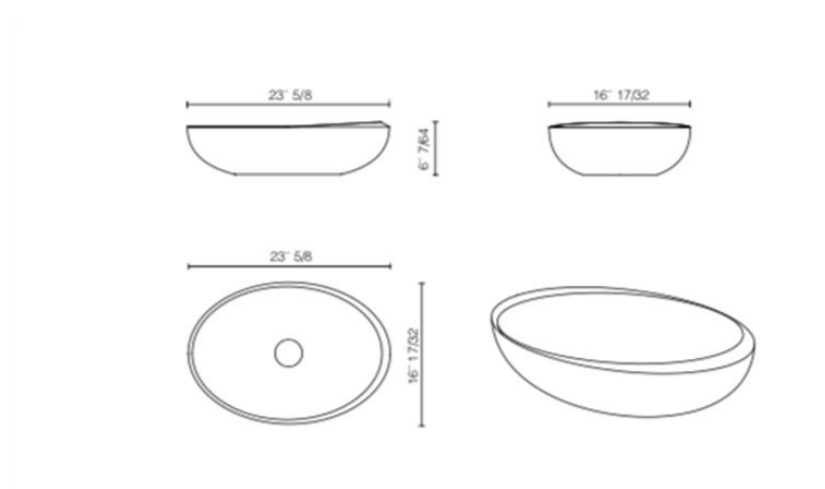

iBordi washbasin in white Carrara marble
Sit-on washbasin in white Duralight
Retail price: $7,370.00/each
Your price: $1,842.00/each
Qty available: 2 pcs

Purchasing option: 2 sinks in white Carrara Marble at $3,000.00