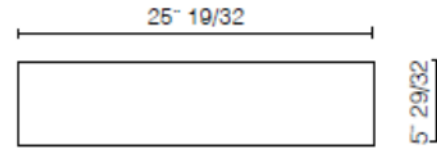

Qty available: 1 pc

Retail price: \$1,350.00

Your price: \$337.50

Special offer: washbasin in white Duralight with chrome finish console base + gold finish console base at \$1,480.00

U9A3 --- M

U9A3 --- M

Accademia Sit-on