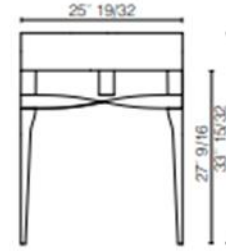

Teuco

Accademia Console

Floor Standing washbasin in white Duralight and console and décor siphon in chrome finish

Retail price: \$4,570.00

Your price: \$1,142.50

Qty available: 1

Gold finish console (spare base)