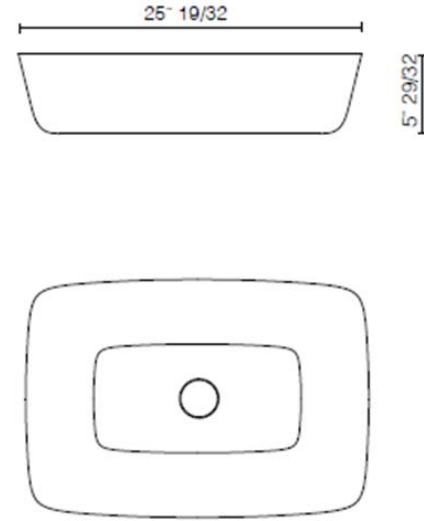

Options: white Carrara marble and Stone Grey with no cover drain

Retail price Carrara marble: $7,370.00, your price: $1,842.00

Retail price Stone Grey: $8,170.00, your price: $2,042.00

Purchasing option: both sinks at $3,400.00