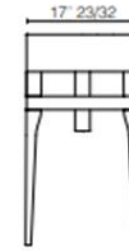

Accademia Console

Floor Standing washbasin in white Duralight and console and décor siphon in chrome finish

Retail price: $4,570.00

Your price: $1,142.50

Qty available: 1

Gold finish console (spare base)

Qty available: 1 pc

Retail price: $1,350.00

Your price: $337.50

Special offer: washbasin in white Duralight with chrome finish console base + gold finish console base at $1,480.00