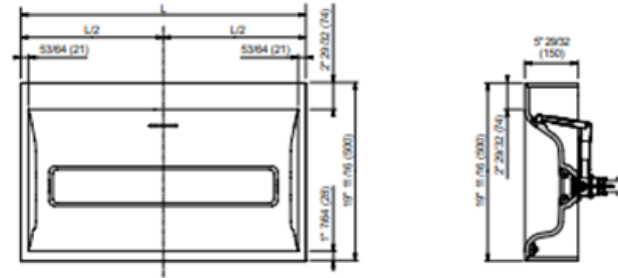

L.47"1/4

Suite sit-on washbasin in white Duralight WITHOUT COVER DRAIN

Retail price: $2,475.00

Your price: $350.00

Qty available: 1 pc