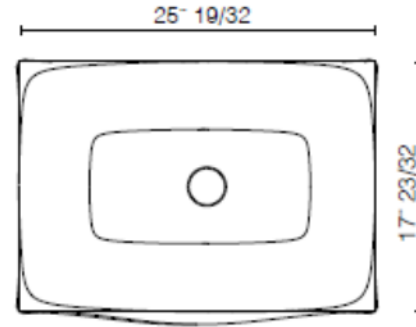

Purchasing Options:

1. Carrara marble sink + gold finish console base: $2,200.00

2. Stone Grey sink + gold finish console base: $2,400.00

3. Both sinks (Carrara Marble and Stone Grey) + gold finish console base: $3,650.00

4. Carrara marble sink + Stone Grey sink: $3,400.00