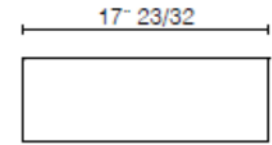

Qty available: 1 pc

Retail price: \$1,350.00

Your price: \$337.50

Special offer: washbasin in white Duralight with chrome finish console base + gold finish console base at \$1,480.00

U9A3 --- M

U9A3 --- M

Accademia Sit-on