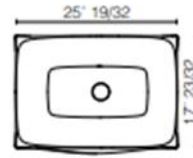

Accademia Console

Floor Standing washbasin in white Duralight and console and décor siphon in chrome finish

Retail price: $4,570.00

Your price: $1,142.50

Qty available: 1

Gold finish console (spare base)

Qty available: 1 pc

Retail price: $1,350.00

Your price: $337.50

Special offer: washbasin in white Duralight with chrome finish console base + gold finish console base at $1,480.00